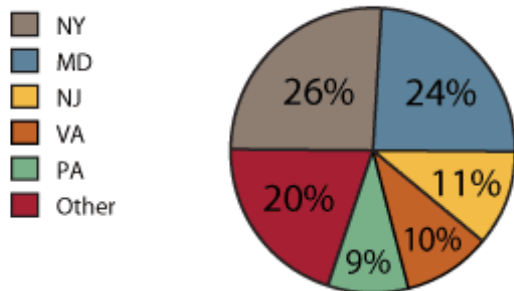

Become an Exhibitor

People travel from around the world to attend Firehouse Expo, featuring EMS at Firehouse Expo. Last year thousands of fire, rescue and EMS professionals gathered for six days of education and training, product showcase, networking events, and more.

FIREHOUSE EXPO DRAWS FROM SOME OF THE COUNTRY'S LARGEST AND WEALTHIEST DEPARTMENTS